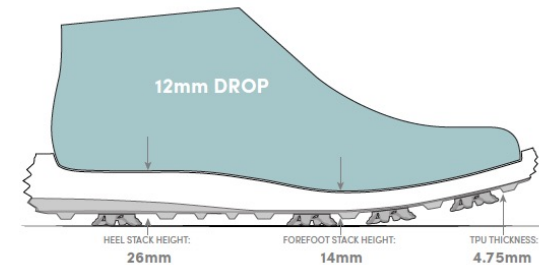

RESPONSIVE CUSHIONING

Grandfoam for a lightweight, soft, and responsive ride