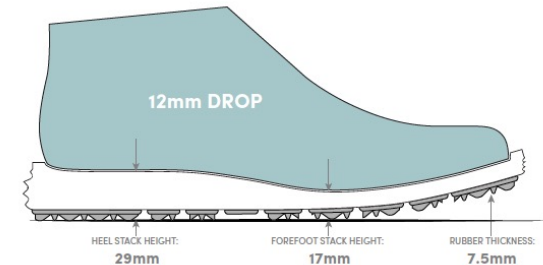

2023

ØRIGINALGRAND WING OX GOLF

STEADY TRACTION

Full-length, surefooted multidirectional rubber traction pattern takes you from first tee to final green, and everywhere in-between.

IDEAL FIT

Zonal heel and tongue padding deliver out-of-the-box comfort and pressure relief.

WEATHER-READY

Waterproof, supportive lux leathers keep you dry, comfortable, and on the move.

RESPONSIVE CUSHIONING

Plush GrandFoil midsole and sockliner provide enough lightweight, flexible cushioning to play round after round.